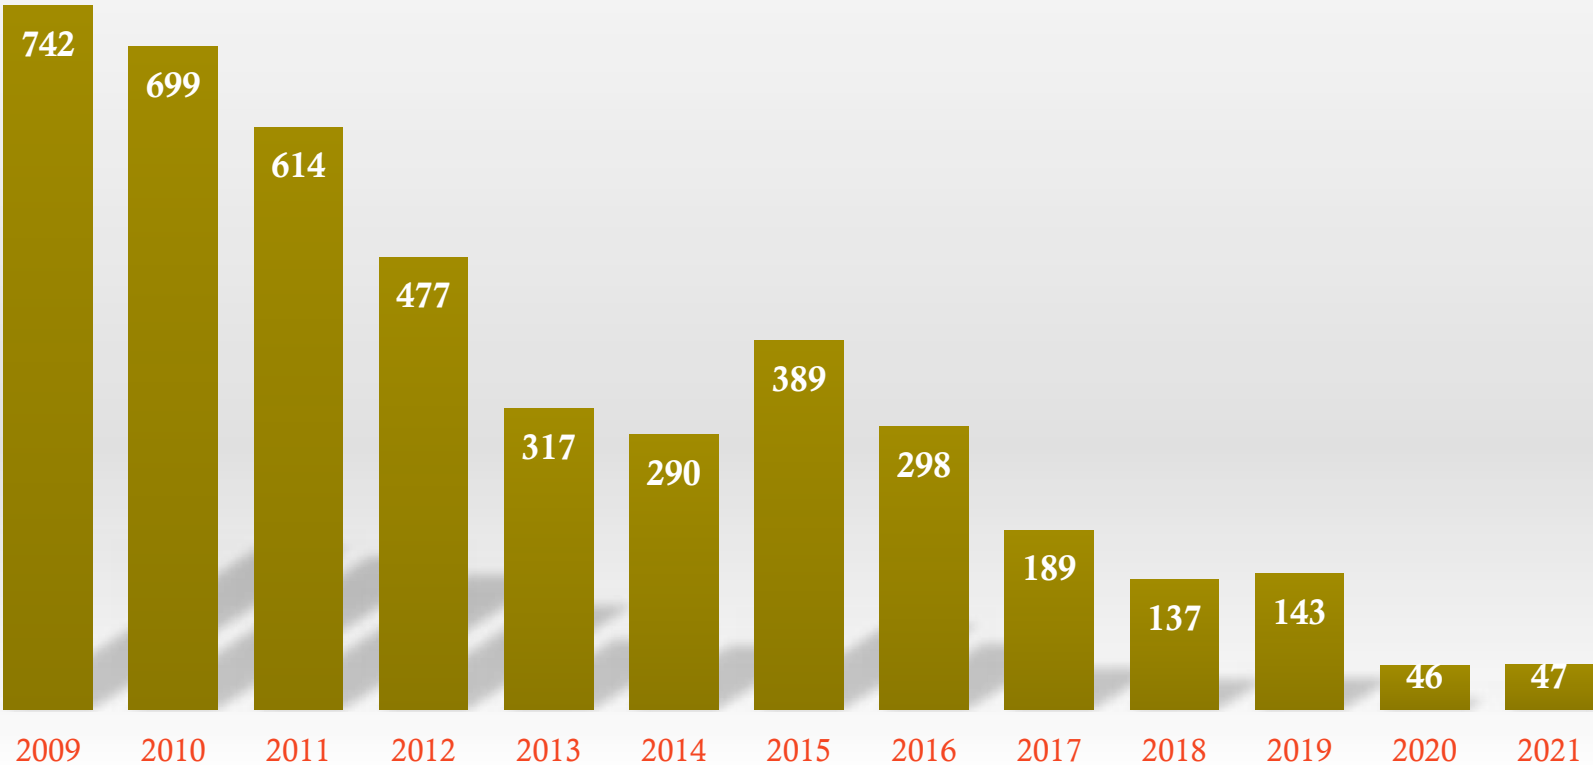

Santa Barbara County Probation Juvenile Hall Admissions South Coast

Data Source: Santa Barbara County Probation Department