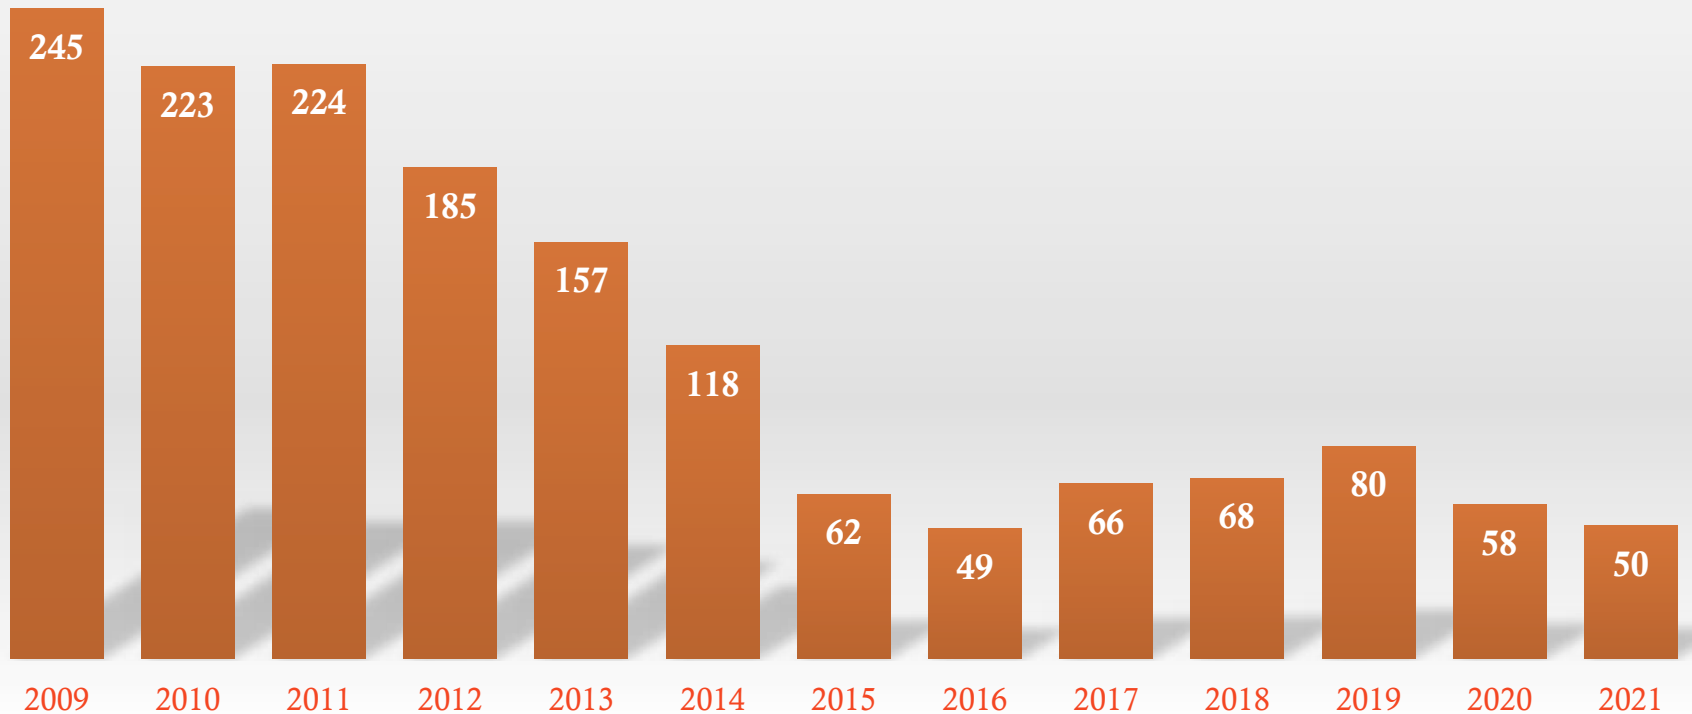

SCYSP

South Coast Youth Safety Partnership

South Coast Juvenile Data Trends 2009-2021

CommUnify

REGIONAL DATA

Santa Barbara County Juvenile Probation Youth with Gang Terms and Conditions in South Coast

Data Source: Santa Barbara County Probation Department